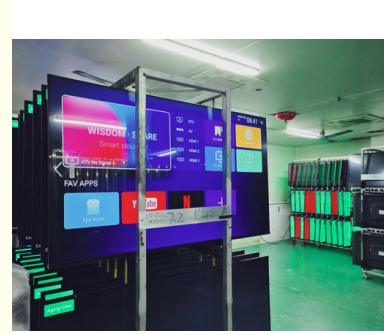

Product Specification

- Specification: Smart LED TV
- Interface: HDMI*3,USB*2,AV*2,RF*1,RJ45*1,earphone*1
- Screen Size: 55 Inch
- Language: 9 Languages Optional
- Format: 4K Ultra HD
- Highlight: **32 inch HD LED smart TV, Android TV with Wi-Fi, voice control home television**