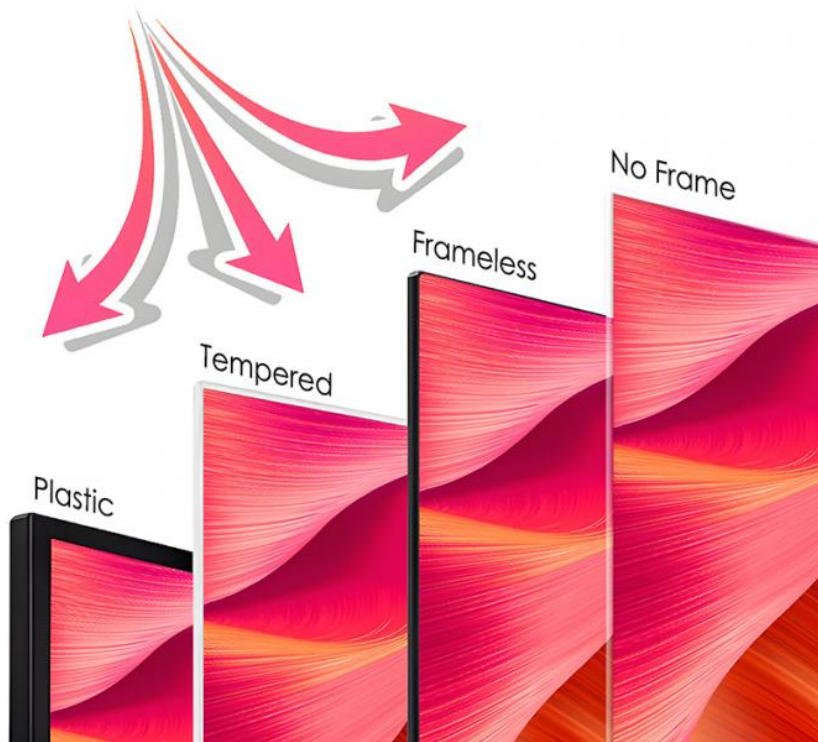

* Optional Tv Frame

Support & Services

We provide comprehensive technical support including:

- Installation and setup assistance
- Troubleshooting and problem resolution
- Software updates and maintenance
- Product warranty and repair services
- Online resources including user manuals and FAQs

Packaging & Shipping

Package Includes:

- Television unit
- Remote control
- Power cable
- User manual

Shipping Information:

- Ships within 2 business days
- Free standard shipping
- Tracking number provided
- Secure packaging for safe delivery

Frequently Asked Questions

1. Who are we?

Based in Guangdong, China since 2008, we serve global markets including Africa (40%), South America (10%), Southeast Asia (10%), and other regions with a team of 51-100 professionals.

2. How do we guarantee quality?