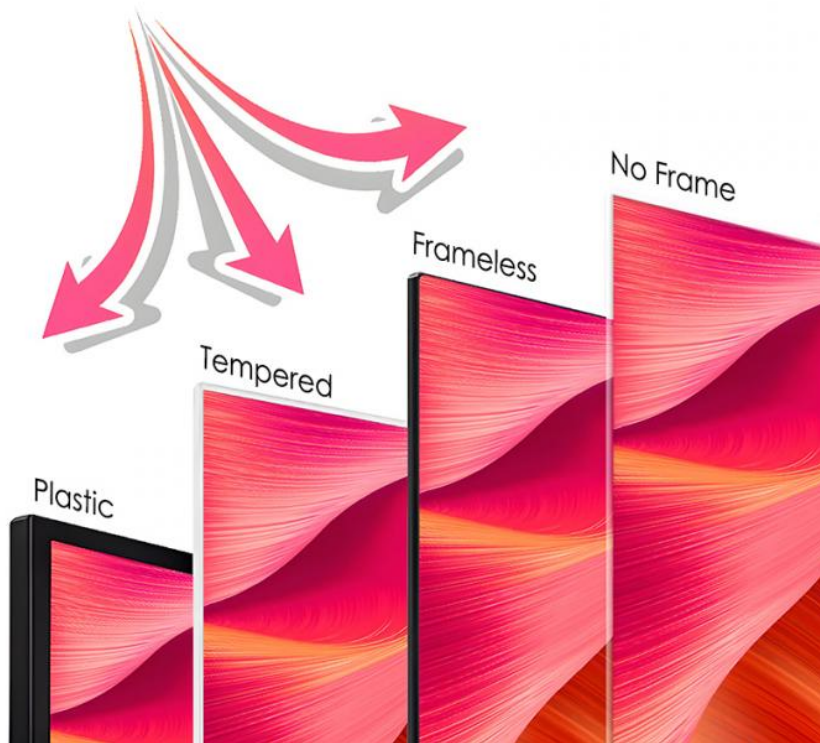

* Optional Tv Frame