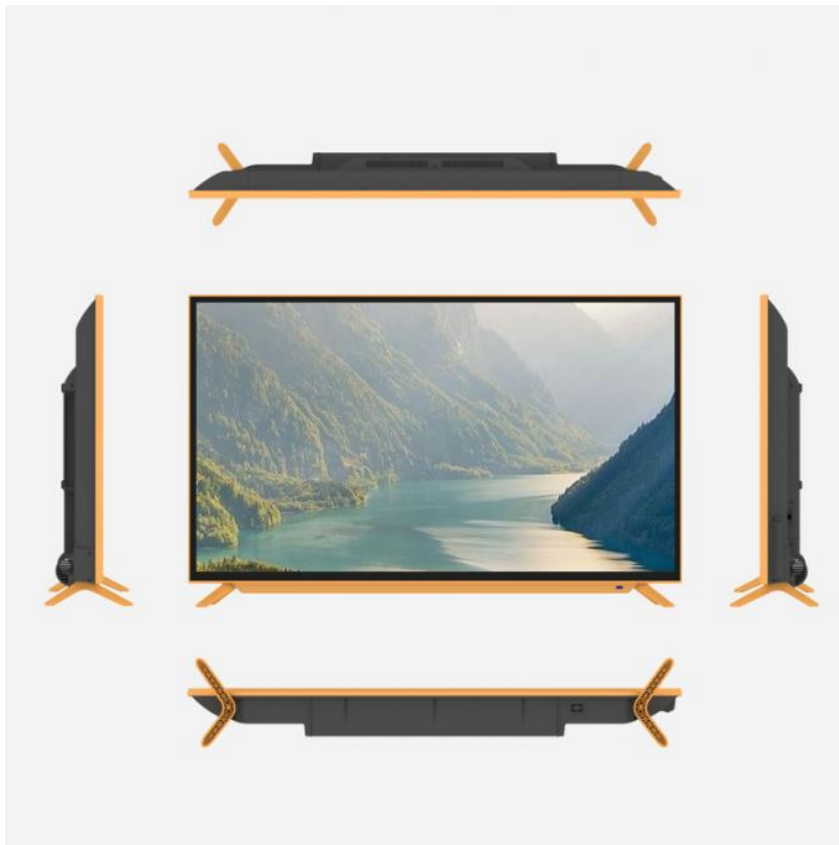

* Optional Tv Frame

Support & Services

We provide comprehensive technical support including:

- Installation and setup assistance
- Troubleshooting and problem resolution
- Software updates and maintenance