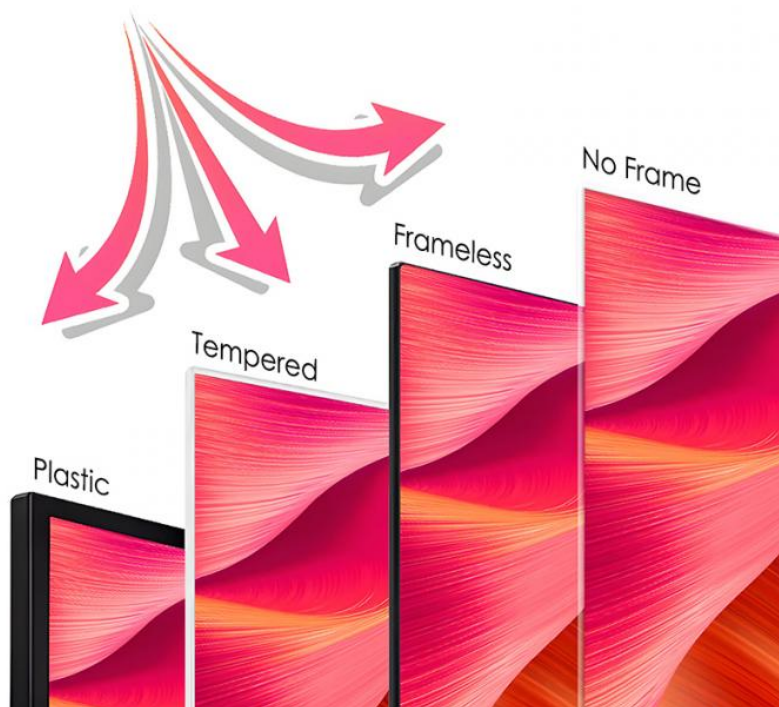

* Optional Tv Frame