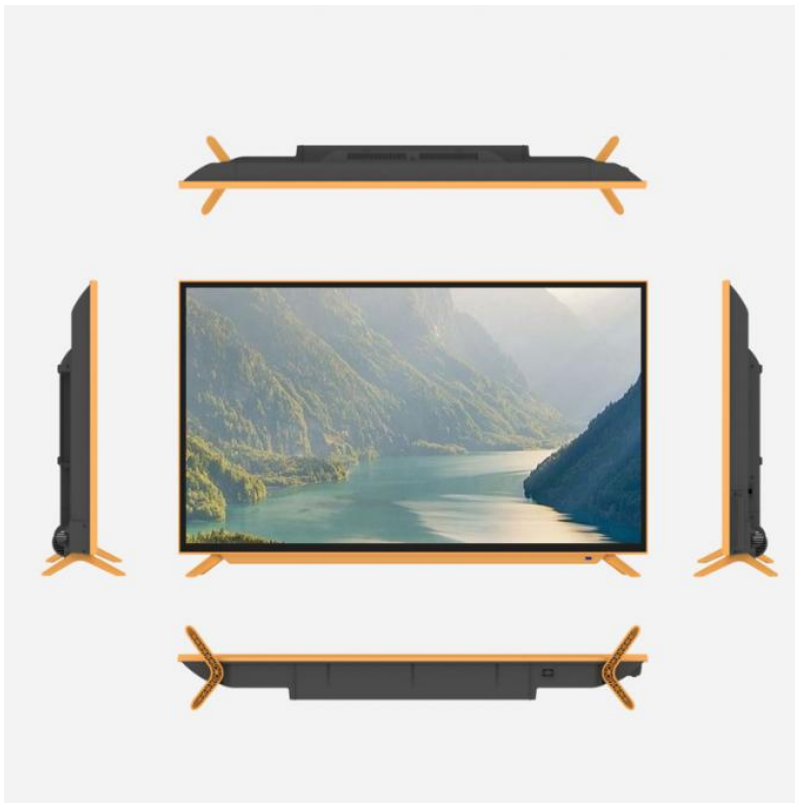

* Optional Tv Frame

Support & Services

We provide comprehensive technical support including:

- Installation and setup assistance
- Troubleshooting and problem resolution
- Software updates and maintenance